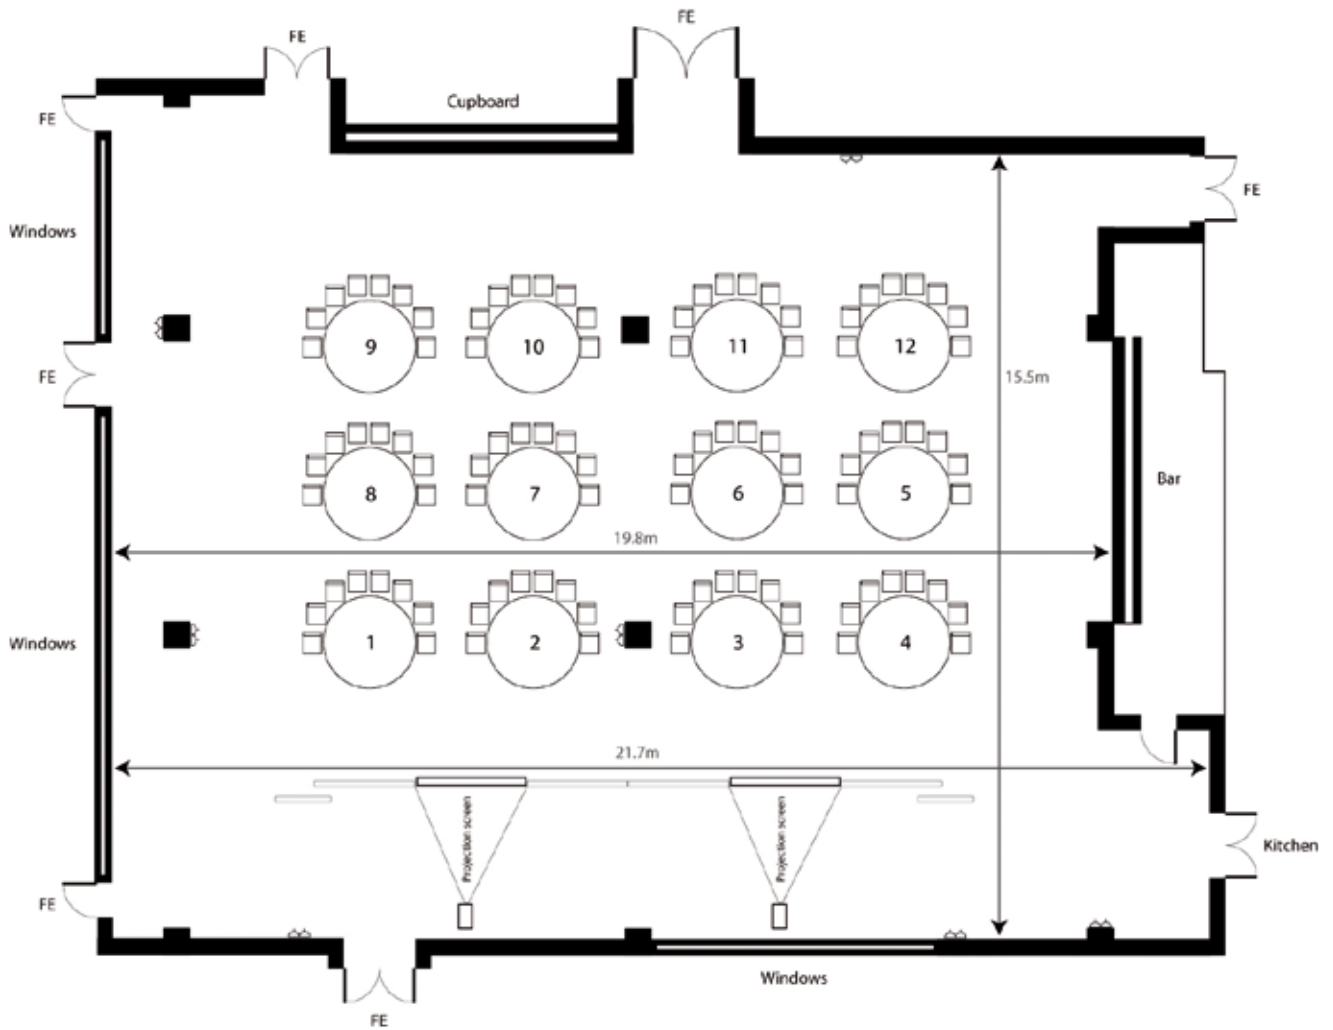

Each room has a fantastic view of the racecourse and our tranquil setting is worlds apart from the day-to-day bustle of a city centre venue.

Price includes:

- Room hire
- Chef's choice buffet
- 4 servings of tea, coffee and biscuits
- Ice water and cordials
- Projector screen and flip chart
- Conference stationery

ONLY £23.50 + VAT PER PERSON

Applies to meetings of 15 delegates or less

www.newcastle-racecourse.co.uk

0191 236 2020

NEWCASTLE RACING & EVENTS

PARK VIEW SUITE FLOOR PLANS

Ceiling Height - 2.6m	
ROOM KEY	
	Single Socket
	Double Socket
	Windows

NEWCASTLE RACING & EVENTS

PARK VIEW SUITE FLOOR PLANS

Ceiling Height - 2.6m

ROOM KEY	
	Single Socket
	Double Socket
	Windows

NEWCASTLE RACING & EVENTS

GOSFORTH PARK SUITE FLOOR PLANS

Ceiling Height - 2.6m	
ROOM KEY	
	Single Socket
	Double Socket
	Windows

NEWCASTLE RACING & EVENTS

GOSFORTH PARK SUITE FLOOR PLANS