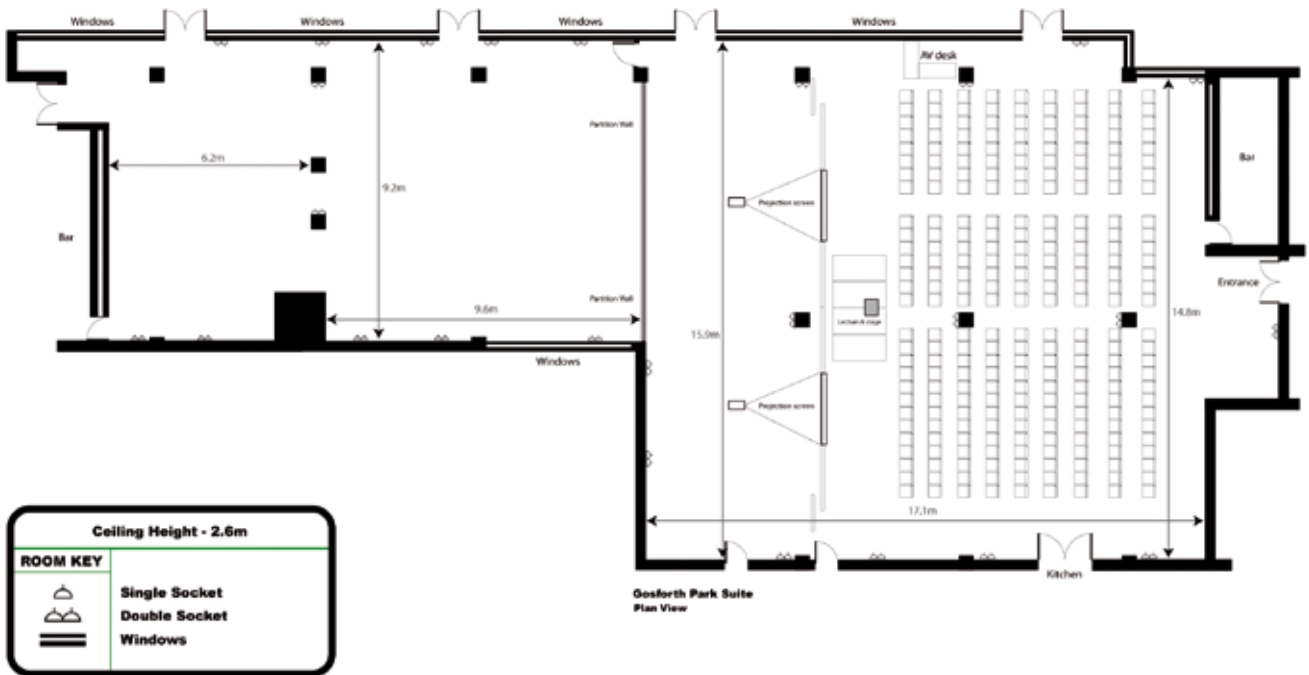

ONLY £23.50 + VAT PER PERSON

Applies to meetings of 15 delegates or less

www.newcastle-racecourse.co.uk

0191 236 2020

NEWCASTLE RACING & EVENTS

PARK VIEW SUITE FLOOR PLANS

Ceiling Height - 2.6m	
ROOM KEY	
	Single Socket
	Double Socket
	Windows

NEWCASTLE RACING & EVENTS

PARK VIEW SUITE FLOOR PLANS

Ceiling Height - 2.6m

ROOM KEY	
	Single Socket
	Double Socket
	Windows

NEWCASTLE RACING & EVENTS

GOSFORTH PARK SUITE FLOOR PLANS

Ceiling Height - 2.6m	
ROOM KEY	
	Single Socket
	Double Socket
	Windows

NEWCASTLE RACING & EVENTS

GOSFORTH PARK SUITE FLOOR PLANS