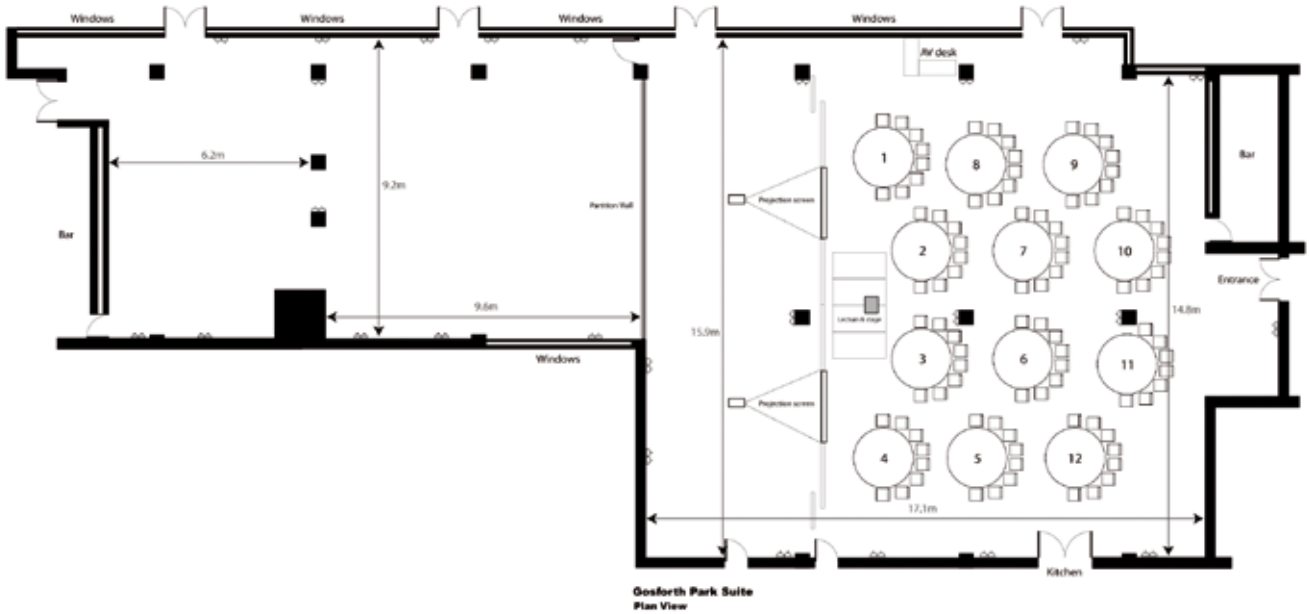

ONLY £23.50 + VAT PER PERSON

Applies to meetings of 15 delegates or less

www.newcastle-racecourse.co.uk

0191 236 2020

NEWCASTLE RACING & EVENTS

PARK VIEW SUITE FLOOR PLANS

Ceiling Height - 2.6m	
ROOM KEY	
	Single Socket
	Double Socket
	Windows

NEWCASTLE RACING & EVENTS

PARK VIEW SUITE FLOOR PLANS

Ceiling Height - 2.6m

ROOM KEY	
	Single Socket
	Double Socket
	Windows

NEWCASTLE RACING & EVENTS

GOSFORTH PARK SUITE FLOOR PLANS

Ceiling Height - 2.6m	
ROOM KEY	
	Single Socket
	Double Socket
	Windows

NEWCASTLE RACING & EVENTS

GOSFORTH PARK SUITE FLOOR PLANS