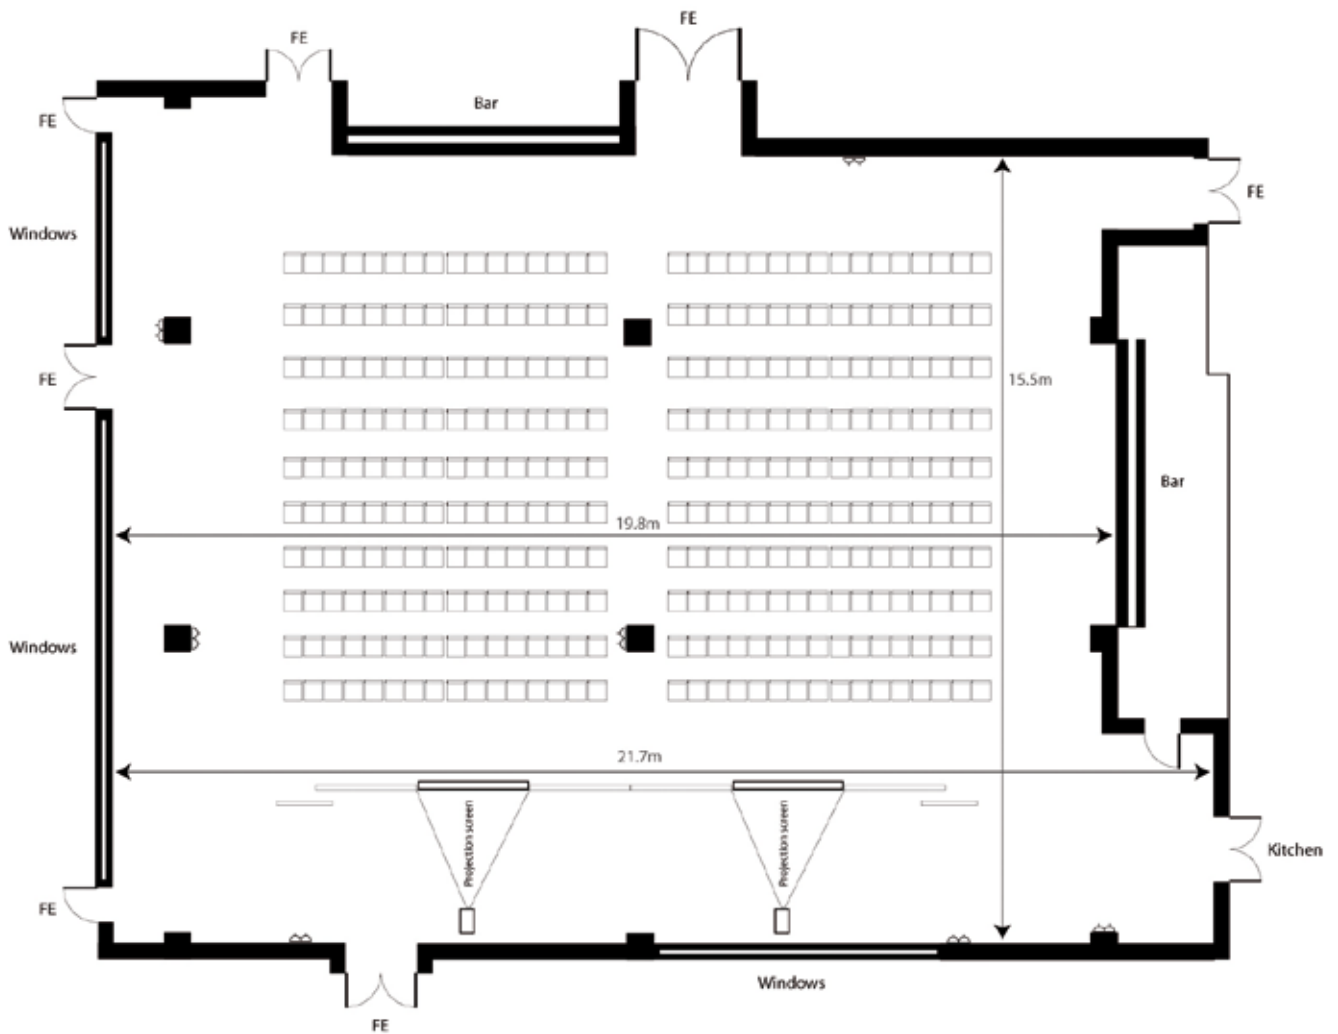

ONLY £23.50 + VAT PER PERSON

Applies to meetings of 15 delegates or less

www.newcastle-racecourse.co.uk

0191 236 2020

NEWCASTLE RACING & EVENTS

PARK VIEW SUITE FLOOR PLANS

Ceiling Height - 2.6m	
ROOM KEY	
	Single Socket
	Double Socket
	Windows

NEWCASTLE RACING & EVENTS

PARK VIEW SUITE FLOOR PLANS

Ceiling Height - 2.6m

ROOM KEY	
	Single Socket
	Double Socket
	Windows

NEWCASTLE RACING & EVENTS

GOSFORTH PARK SUITE FLOOR PLANS

Ceiling Height - 2.6m	
ROOM KEY	
	Single Socket
	Double Socket
	Windows

NEWCASTLE RACING & EVENTS

GOSFORTH PARK SUITE FLOOR PLANS