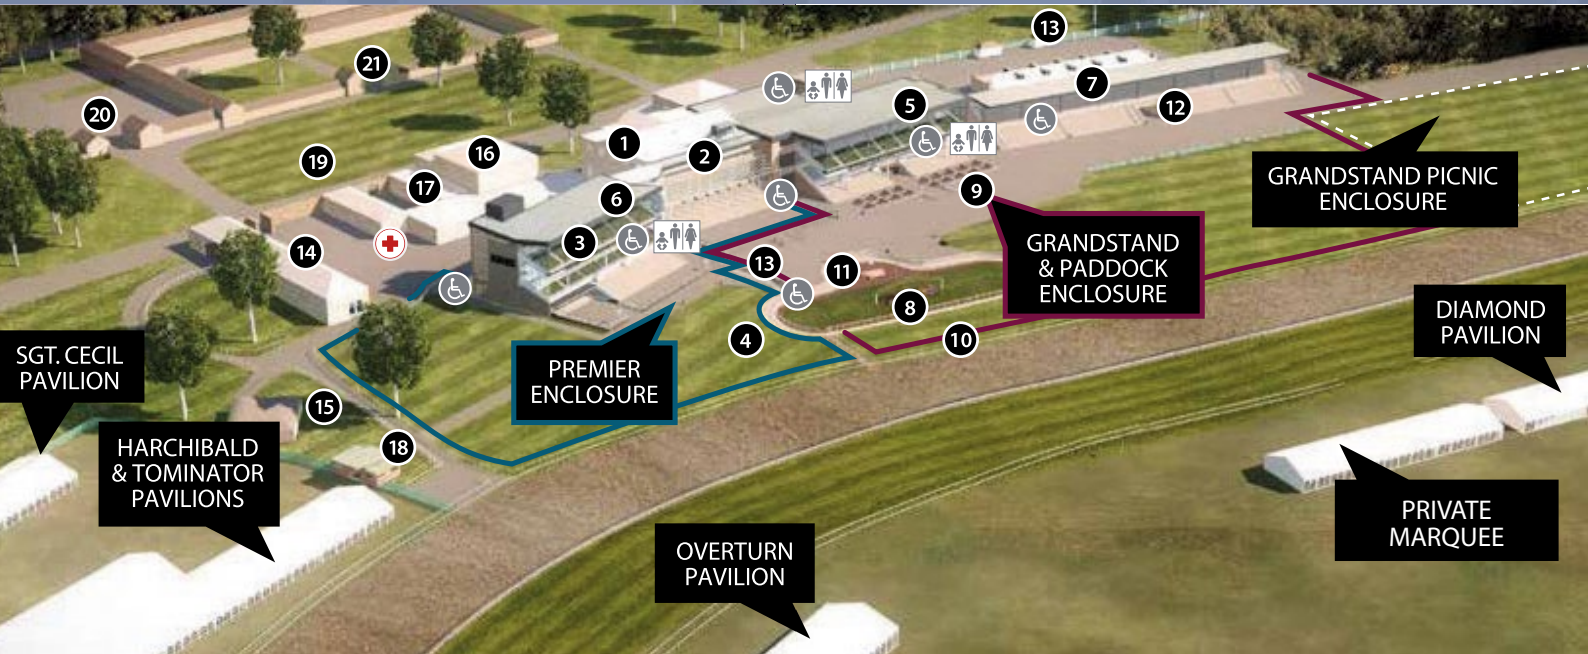

# FINDING YOUR WAY AROUND NEWCASTLE RACECOURSE

- |                                   |                                   |                                     |                                |
|-----------------------------------|-----------------------------------|-------------------------------------|--------------------------------|
| 1. Brandling House                | 6. Owners & Trainers Bar          | 12. Grandstand                      | 18. West Entrance              |
| 2. Gosforth Park Suite Restaurant | 7. Silver Ring Bar                | 13. Disabled Viewing                | 19. Owners & Trainers Car Park |
| 3. The Colonel Porter Grandstand  | 8. Parade Ring                    | 14. Pre-Parade Ring & Saddling Shed | 20. Jockeys Accommodation      |
| 4. Premier Enclosure Lawns        | 9. Grandstand & Paddock Enclosure | 15. Horsecwalk Marquee              | 21. Stables                    |
| 5. Park View Restaurant           | 10. Winning Post                  | 16. Border Minstrel Pub             |                                |
|                                   | 11. Winners' Enclosure            | 17. Weighing Room                   |                                |